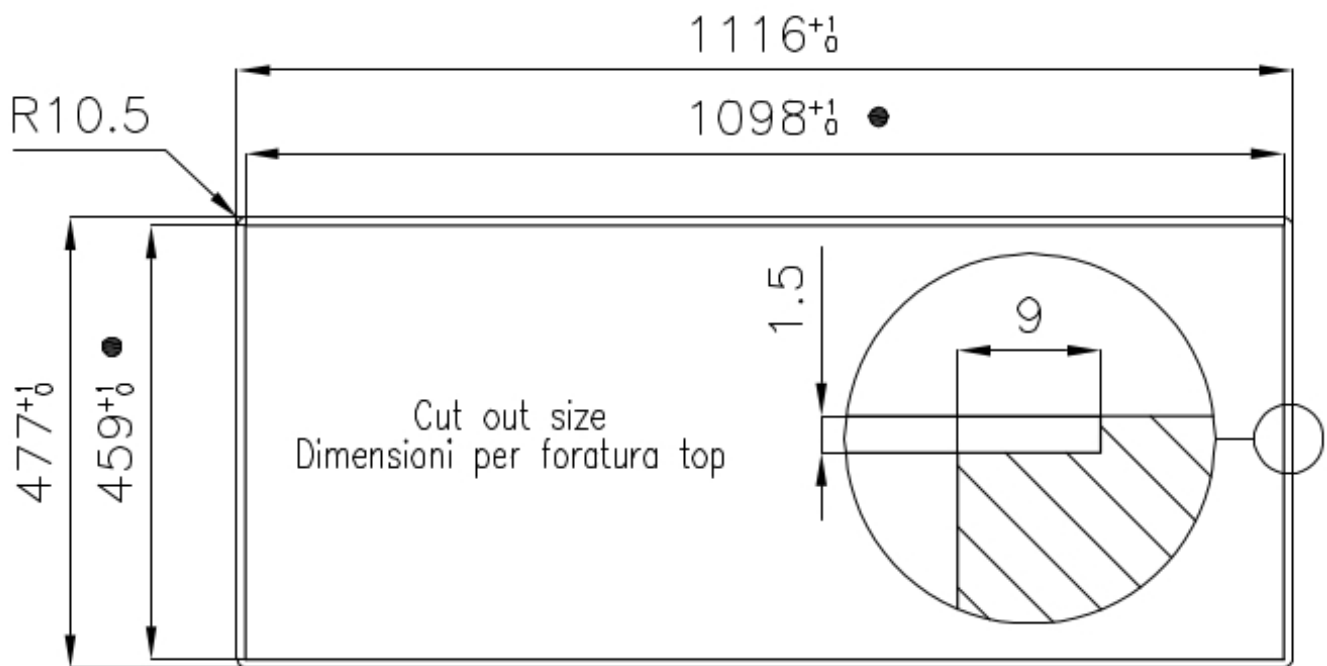

- Built-in cut out for FTS – Foratura per installazione FTS

GALLERY