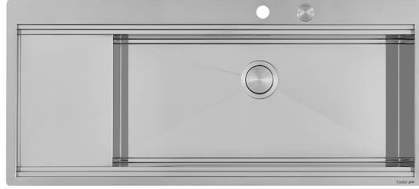

RIVA 855 ÉGOUTTOIR À GAUCHE
N043 F51