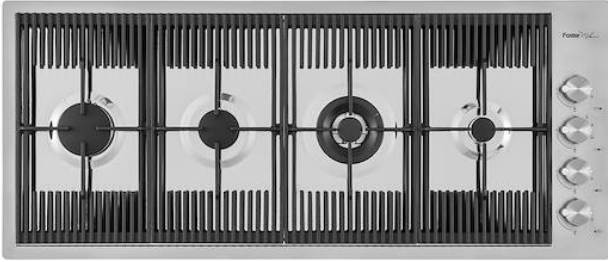

## MILANO 4 BRULEURS

Gas hobs

Code: G681 F00

TABLE CUISSON GAZ MILANO A FLEUR INOX - 4 brûleurs

### DETAILS

Edge/Installation Type Flush-mount | Top-mount

Finish Foster brushed

Material AISI 304 stainless steel

Texture Brushed in line

Supply 220-240 V; 50/60 Hz

Dimensions 1115x476 mm

Base size 120cm

Heating element Four burners

Built-in hole [View technical data sheet](#)

Grids Cast iron grids and enamelled burner covers

---

Width 111 cm

---

Total power 10.750 W

---

---

**Cast iron grids** Cast-iron is the ideal material for an hob grid, this due to the manifold properties characterising it: high heat capacity that improves cooking performance; high weight and stability that improve safety; sturdiness that preserves the hob's original aspect over time; easy cleaning.