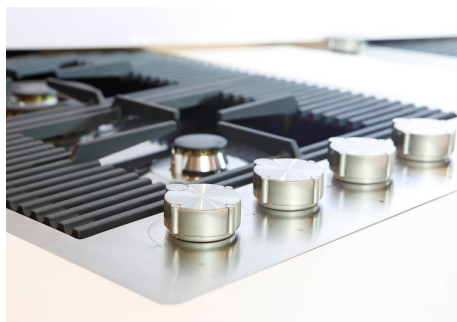

- Built-in cut out for FTS – Foratura per installazione FTS

GALLERY